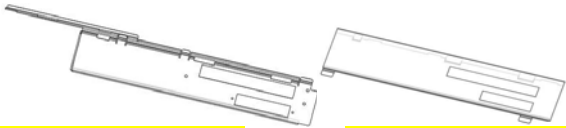

APS P/N: 04-06-001-10-01 Price = $34.95 Each Set

Two-piece bracket set. Comes standard with matte black powder coat finish on the front faceplate bracket. Also available in your choice of various powder coat colors and plated finishes including; Black Wrinkle, Chrome and Ti-Gold.

Machine Compatibility:	IGT S2000 Upright, 3-Reel
Player Tracking System:	IGT / Acres Advantage
Characteristics:	Printer in Machine Door