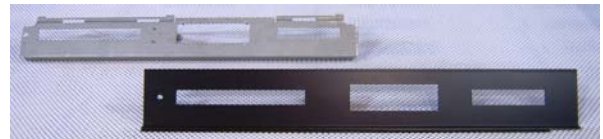

APS P/N: 04-03-001-10-01 Price = \$34.95 Each Set

Two-piece bracket set (backplate not shown here). Comes standard with matte black powder coat finish on the front faceplate bracket. Also available in your choice of various powder coat colors and plated finishes including; Black Wrinkle, Chrome and Ti-Gold.

Machine Compatibility:	IGT S2000 Upright 4-5 Reel
Player Tracking System:	IGT / Acres Advantage
Characteristics:	Printer in Top-Box

APS P/N: 04-03-001-13-01 Price = \$34.95 Each Set

Two-piece bracket set. Comes standard with matte black powder coat finish on the front faceplate bracket. Also available in your choice of various powder coat colors and plated finishes including; Black Wrinkle, Chrome and Ti-Gold.

Machine Compatibility:	IGT 19" Video U.R. (GK / I-Game)
Player Tracking System:	IGT / Acres PT-95 (IGS)
Characteristics:	Printer in Top-Box

APS P/N: 04-06-001-10-01 Price = \$34.95 Each Set

Two-piece bracket set. Comes standard with matte black powder coat finish on the front faceplate bracket. Also available in your choice of various powder coat colors and plated finishes including; Black Wrinkle, Chrome and Ti-Gold.

Machine Compatibility:	IGT S2000 Upright, 3-Reel
Player Tracking System:	IGT / Acres Advantage
Characteristics:	Printer in Machine Door

APS P/N: 04-03-002-14-01 Price = \$34.95 Each Set

Two-piece bracket set. Comes standard with matte black powder coat finish on the front faceplate bracket. Also available in your choice of various powder coat colors and plated finishes including; Black Wrinkle, Chrome and Ti-Gold.