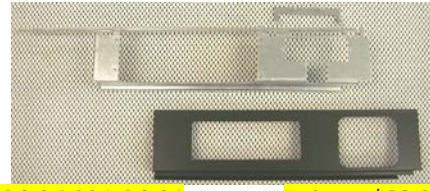

(Bally I-View Player Tracking System Compatible Brackets)

Machine Compatibility:	IGT S2000 Upright, 4-5 Reel
Player Tracking System:	Bally I-View
Characteristics:	Three-Piece Set

APS P/N: 04-03-001-04-01 Price = \$38.95 Each Set

Three-piece bracket set. Comes standard with matte black powder coat finish on the front faceplate bracket. Also available in your choice of various powder coat colors and plated finishes including; Black Wrinkle, Chrome and Ti-Gold.

Machine Compatibility:	IGT 19" Game King Video Upright
Player Tracking System:	Bally I-View
Characteristics:	Three-Piece Set

APS P/N: 04-06-001-04-01 Price = \$38.95 Each Set

Three-piece bracket set. Comes standard with matte black powder coat finish on the front faceplate bracket. Also available in your choice of various powder coat colors and plated finishes including; Black Wrinkle, Chrome and Ti-Gold.