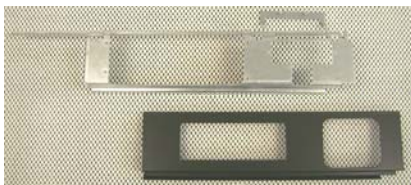

Machine Compatibility:	IGT 19" Game King Video Upright
Player Tracking System:	Bally I-View
Characteristics:	Three-Piece Set

APS P/N: 04-06-001-04-01 Price = \$38.95 Each Set

Three-piece bracket set. Comes standard with matte black powder coat finish on the front faceplate bracket. Also available in your choice of various powder coat colors and plated finishes including; Black Wrinkle, Chrome and Ti-Gold.

Machine Compatibility:	IGT S2000 Upright, 3-Reel
Player Tracking System:	Bally I-View
Characteristics:	Three-Piece Set

APS P/N: 04-03-002-04-01 Price = \$38.95 Each Set

Three-piece bracket set. Comes standard with matte black powder coat finish on the front faceplate bracket. Also available in your choice of various powder coat colors and plated finishes including; Black Wrinkle, Chrome and Ti-Gold.

Machine Compatibility:	Williams Blue-Bird Upright
Player Tracking System:	Bally SMS / ASCS & I-View
Characteristics:	Card Reader and Printer Bracket

APS P/N: 06-02-001-04-01 Price = \$27.95 Each

One-piece bracket. Comes standard with matte black powder coat finish on the front faceplate bracket. Also available in your choice of various powder coat colors and plated finishes including; Black Wrinkle, Chrome and Ti-Gold.

Machine Compatibility:	IGT 17" Game King Video Upright
Player Tracking System:	Bally I-View
Characteristics:	Three-Piece Set

APS P/N: 04-05-001-04-01 Price = \$38.95 Each Set

Three-piece bracket set. Comes standard with matte black powder coat finish on the front faceplate bracket. Also available in your choice of various powder coat colors and plated finishes including; Black Wrinkle, Chrome and Ti-Gold.