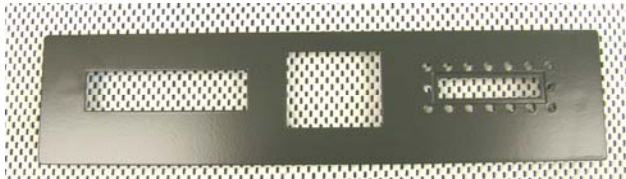

APS P/N: 04-10-001-01-01 Price = $27.95 Each

One-piece bracket. Comes standard with matte black powder coat finish. Also available in your choice of various powder coat colors and plated finishes including; Black Wrinkle, Chrome and Ti-Gold.

Machine Compatibility:	IGT S2000 Upright, 4-5 Reel
Player Tracking System:	Bally SMS ACSC
Characteristics:	Printer in Top-Box