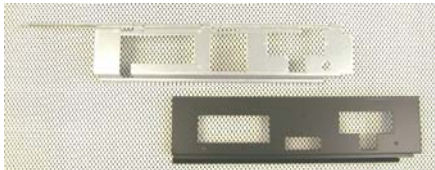

(Bally SDS / SMS / EPI / ACSC Player Tracking System Compatible Brackets)

Machine Compatibility:	IGT 19" Game King Video Upright
Player Tracking System:	Bally SMS / ACSC
Characteristics:	Two-Piece Set

APS P/N: 04-06-001-03-01 Price = $34.95 Each Set

Two-piece bracket set. Comes standard with matte black powder coat finish on the front faceplate bracket. Also available in your choice of various powder coat colors and plated finishes including; Black Wrinkle, Chrome and Ti-Gold.

Machine Compatibility:	Williams Blue-Bird Upright
Player Tracking System:	Bally SMS / ASCS & I-View
Characteristics:	Card Reader and Printer Bracket