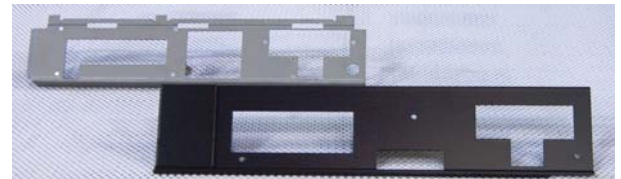

APS P/N: 04-03-001-03-01 Price = $34.95 Each Set

Two-piece bracket set. Comes standard with matte black powder coat finish on the front faceplate bracket. Also available in your choice of various powder coat colors and plated finishes including; Black Wrinkle, Chrome and Ti-Gold...

Machine Compatibility:	IGT S2000 Upright, 4-5 Reel
Player Tracking System:	Bally
Characteristics:	Outer Machine Interface Bracket