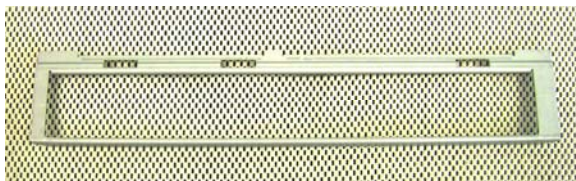

APS P/N: 04-03-001-02-01 Price = $19.95 Each

One-piece machine interface bracket. Comes standard in raw galvanized / pre-plated material.

Machine Compatibility:	IGT 19" Game King Video Upright
Player Tracking System:	Bally SDS
Characteristics:	Two-Piece Set